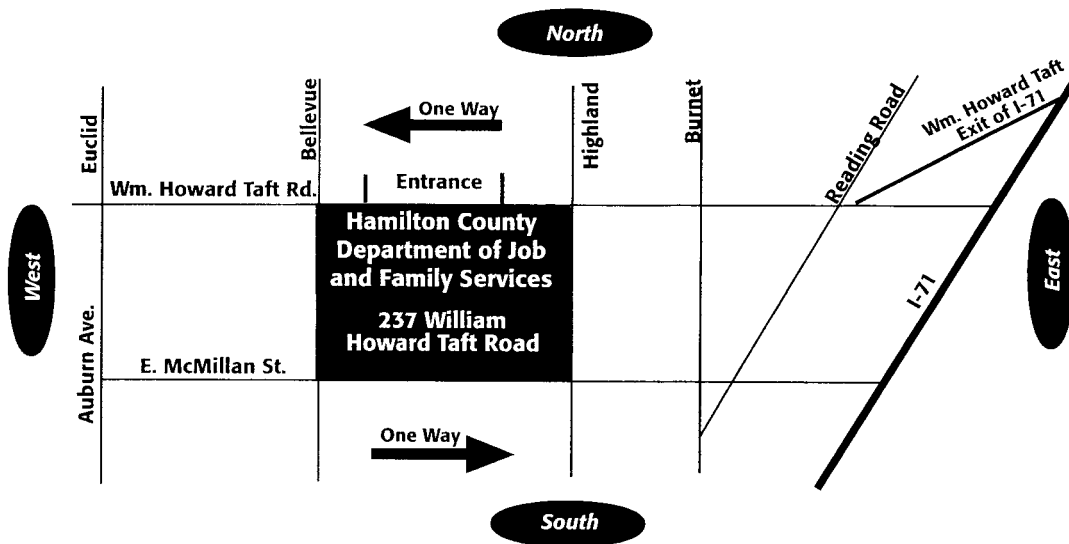

# Directions

Hamilton County Department of Job and Family Services (HCJFS)  
Neighborhood Center  
237 William Howard Taft Rd.

## Directions:

### **If you are traveling south:**

- Take I-71 south to the William Howard Taft exit
- Exit ramp merges into William Howard Taft Rd.
- Just past Highland Ave., turn left into JFS parking lot
- Park in any available space (if full, street parking is usually available along Bellevue Ave., across the street from JFS)
- Use front entrance

### **If you are traveling north:**

- Take Reading Rd. north
- At the stop light, turn left onto Burnet Ave.
- Turn left on William Howard Taft Rd.
- Turn left into parking lot (just past Highland Ave.)
- Park in any available space (if full, street parking is usually available along Bellevue Ave., across the street from JFS)